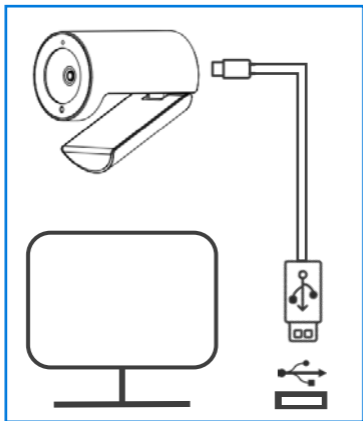

Connection

1. Connect your computer to the webcam via the included USB Type-C cable (1.5m).

2. Plug and play, no need to install any driver, supports the standard UVC protocol.

3. The LED will light up when the app is using the webcam.