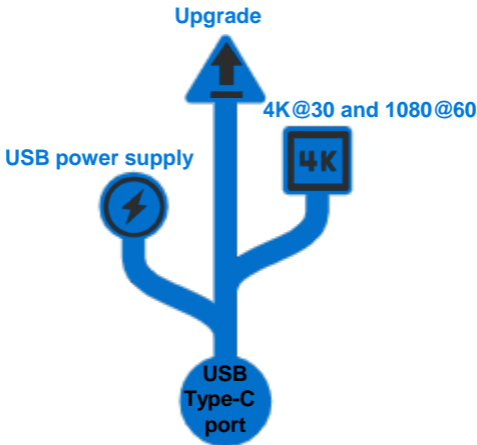

## ePTZ

Electronic Pan-Tilt-Zoom.

---

Support both **Landscape** and **Portrait** video display, flexible to meet different application.

---

# USB Type-C Port

A USB Type-C cable provides video output, camera control, power supply, and program upgrade.