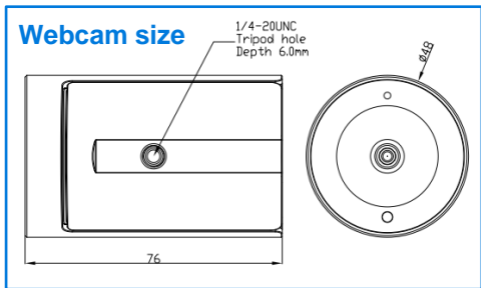

# Installation Mode

(A)

(B)

(A) The webcam is fixed on the tripod(not Provided).

(B) The webcam is fixed to the top of the display.

# Size & Weight

Webcam Size: 76mm ×  $\phi$ 48mm

Package Size: 114.5mm × 87mm × 85mm

Net Weight: 0.13kg

Gross Weight: 0.3kg